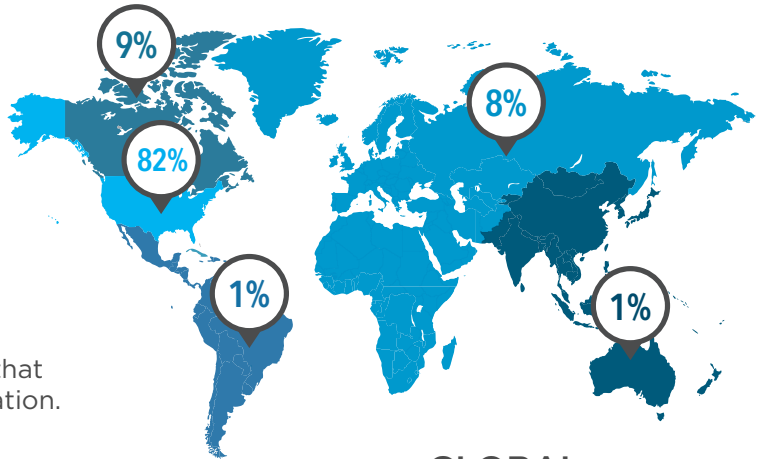

MEMBERSHIP OVERVIEW

MPI has a global community of **60,000** meeting and event professionals including more than **17,000 engaged members** and over **90** chapters and clubs in **24** countries.

MPI has **5,200** exclusive planner members that do not belong to any other industry association.

GLOBAL MEMBERSHIP BY REGION:

GLOBAL MEMBERSHIP TYPES:

GLOBAL MEMBERSHIP PROFILE:

MPI GLOBAL BUYING POWER
\$26 BILLION

MPI PLANNER MEMBER PROFILE:

MPI'S PLANNER MEMBERS
6,898

MPI PLANNER MEMBERS - SIZE OF MEETINGS BOOKED: