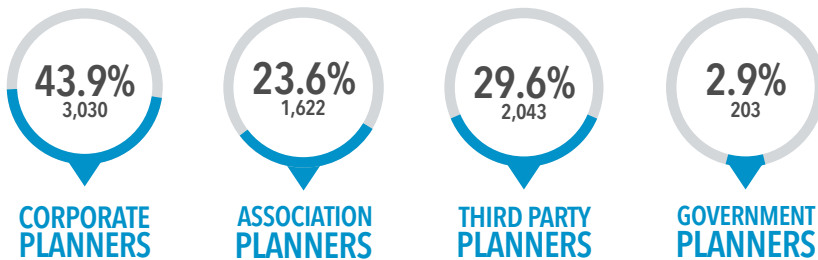

MEMBERSHIP OVERVIEW

MPI has a global community of **60,000** meeting and event professionals including more than **17,000 engaged members** and over **90** chapters and clubs in **24** countries.

MPI has **5,200** exclusive planner members that do not belong to any other industry association.

GLOBAL MEMBERSHIP BY REGION:

GLOBAL MEMBERSHIP TYPES:

GLOBAL MEMBERSHIP PROFILE:

MPI GLOBAL BUYING POWER
\$26 BILLION

MPI PLANNER MEMBER PROFILE:

MPI'S PLANNER MEMBERS
6,898

MPI PLANNER MEMBERS - SIZE OF MEETINGS BOOKED: