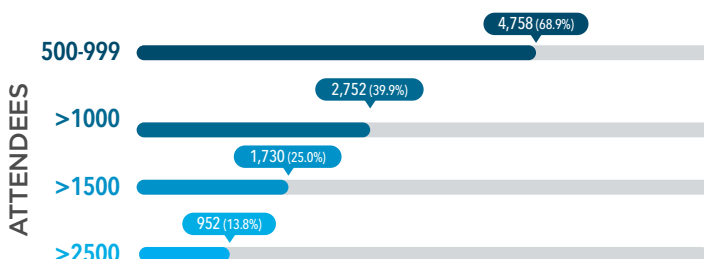

MEMBERSHIP OVERVIEW

MPI has a global community of **60,000** meeting and event professionals including more than **17,000 engaged members** and over **90** chapters and clubs in **24** countries.

MPI has **5,200** exclusive planner members that do not belong to any other industry association.

GLOBAL MEMBERSHIP BY REGION:

GLOBAL MEMBERSHIP TYPES:

GLOBAL MEMBERSHIP PROFILE:

MPI GLOBAL BUYING POWER
\$26 BILLION

MPI PLANNER MEMBER PROFILE:

MPI'S PLANNER MEMBERS
6,898

MPI PLANNER MEMBERS - SIZE OF MEETINGS BOOKED: