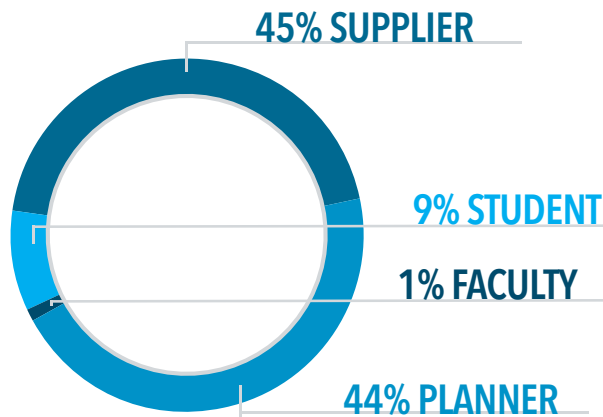

MEMBERSHIP OVERVIEW

MPI has a global community of **60,000** meeting and event professionals including more than **17,000 engaged members** and over **90** chapters and clubs in **24** countries.

MPI has **5,200** exclusive planner members that do not belong to any other industry association.

GLOBAL MEMBERSHIP BY REGION:

GLOBAL MEMBERSHIP TYPES:

GLOBAL MEMBERSHIP PROFILE:

MPI GLOBAL BUYING POWER
\$26 BILLION

MPI PLANNER MEMBER PROFILE:

MPI'S PLANNER MEMBERS
6,898

MPI PLANNER MEMBERS - SIZE OF MEETINGS BOOKED: